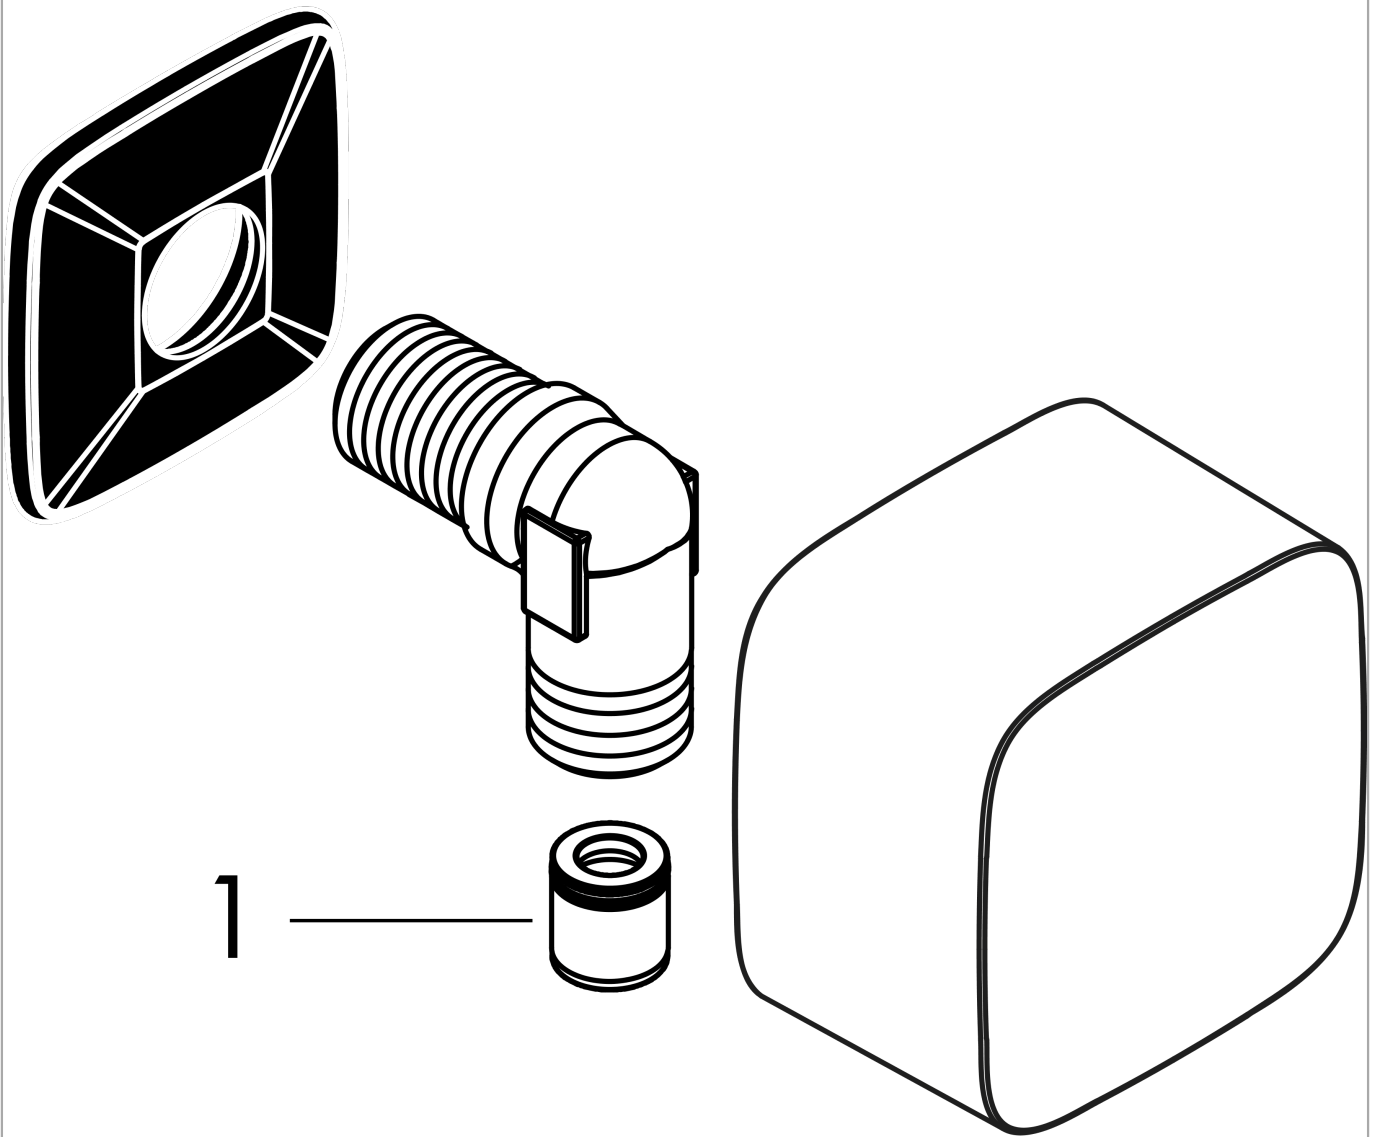

**FixFit**

**Wall outlet with non-return valve**

Surfaces: **Chrome** Article Number: **26457000**

**Description**

**product features**

- plastic connection angle
- non-return valve
- connection type: G 1/2

**Design awards**

**Product image**

**Scale drawing**

**FixFit**

**Wall outlet with non-return valve**

Surfaces: **Chrome** Article Number: **26457000**

**Exploded Drawing**

Year of production: >08/14

**FixFit**

**Wall outlet with non-return valve**

Surfaces: **Chrome** Article Number: **26457000**

**Spare part list**

Year of production: >08/14

<b>Pos.</b>	<b>Description</b>	<b>Article Number</b>	<b>Price</b>	<b>PU</b>
1	set of non return valves DW 15	94074000	€ 13,92	1