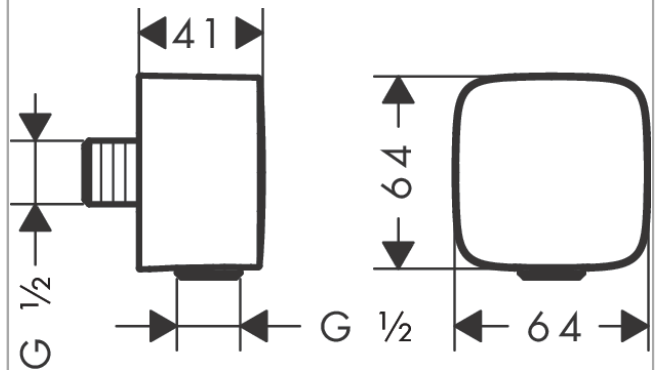

**FixFit**

**Wall outlet with non-return valve**

Surfaces: **Chrome** Article Number: **26457000**

**Description**

**product features**

- plastic connection angle
- non-return valve
- connection type: G 1/2

**Design awards**

**Product image**

**Scale drawing**

**FixFit**

**Wall outlet with non-return valve**

Surfaces: **Chrome** Article Number: **26457000**

**Exploded Drawing**

Year of production: >08/14

**FixFit**

**Wall outlet with non-return valve**

Surfaces: **Chrome** Article Number: **26457000**

**Spare part list**

Year of production: >08/14

<b>Pos.</b>	<b>Description</b>	<b>Article Number</b>	<b>Price</b>	<b>PU</b>
1	set of non return valves DW 15	94074000	€ 13,92	1